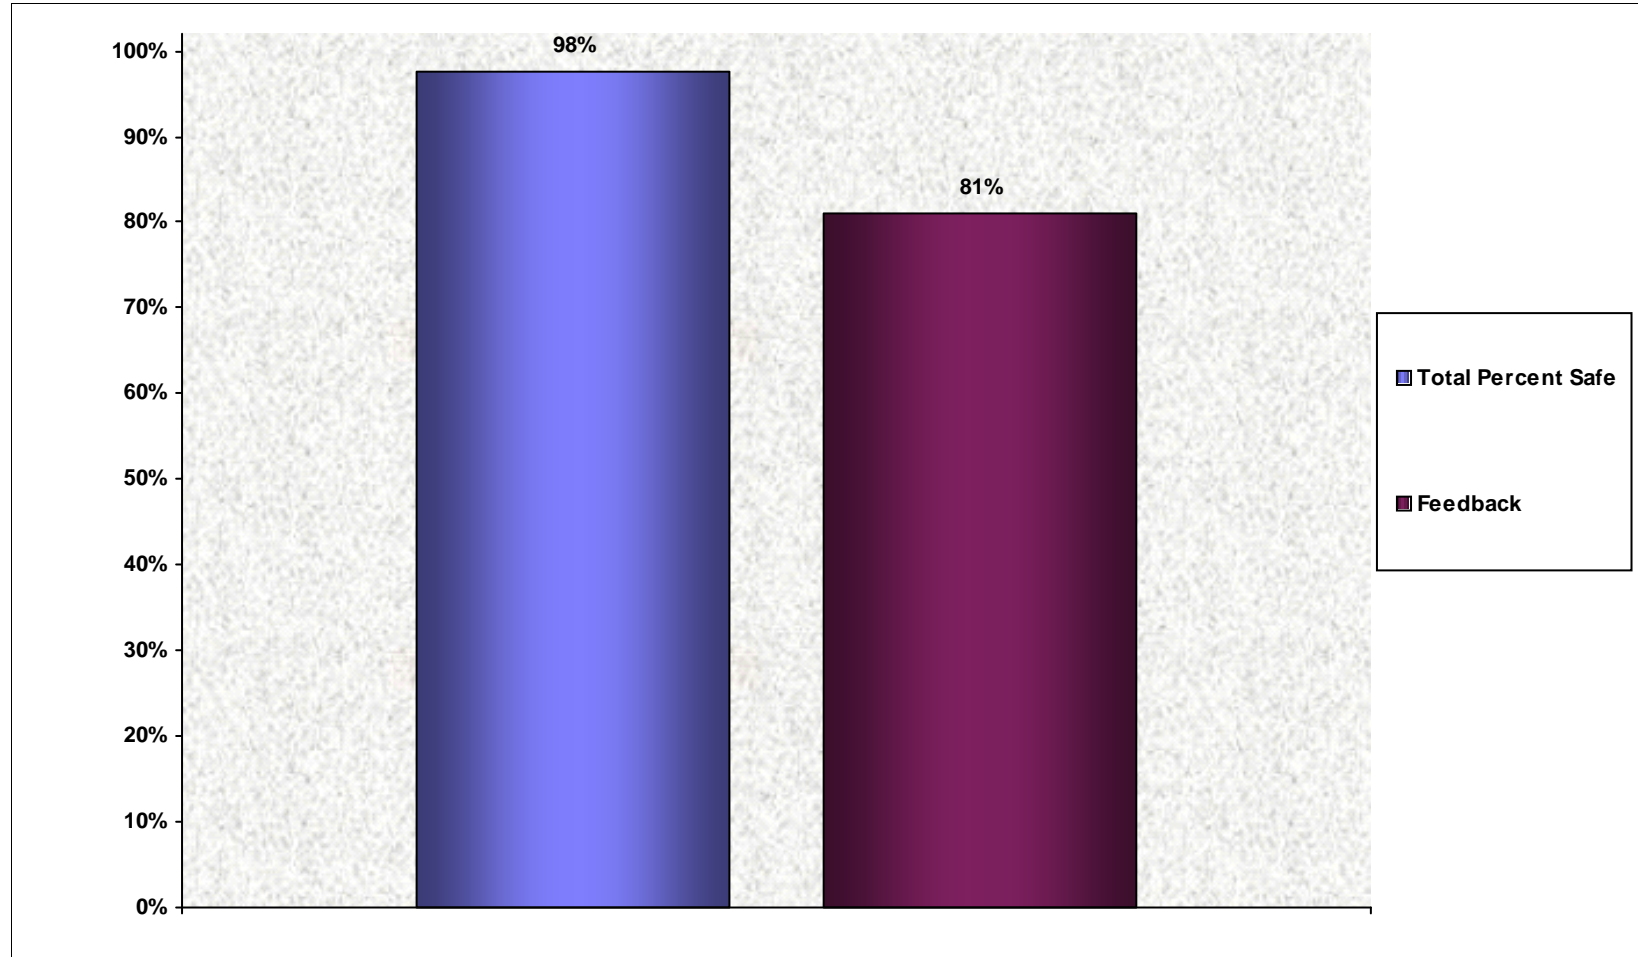

Overall Percent Safe

Total Cards: 21
Total Behaviors Observed: 302
Percentage of Safe Cards: 81%
23-Jan-12

Copyright 1998 Moreno & Associates, Inc.

Location: Offshore/New Iberia/Enbridge
Personnel Observed: DII, Pneu Elect, Contractor
For the Dates 1/1/2011 Through 12/31/2011